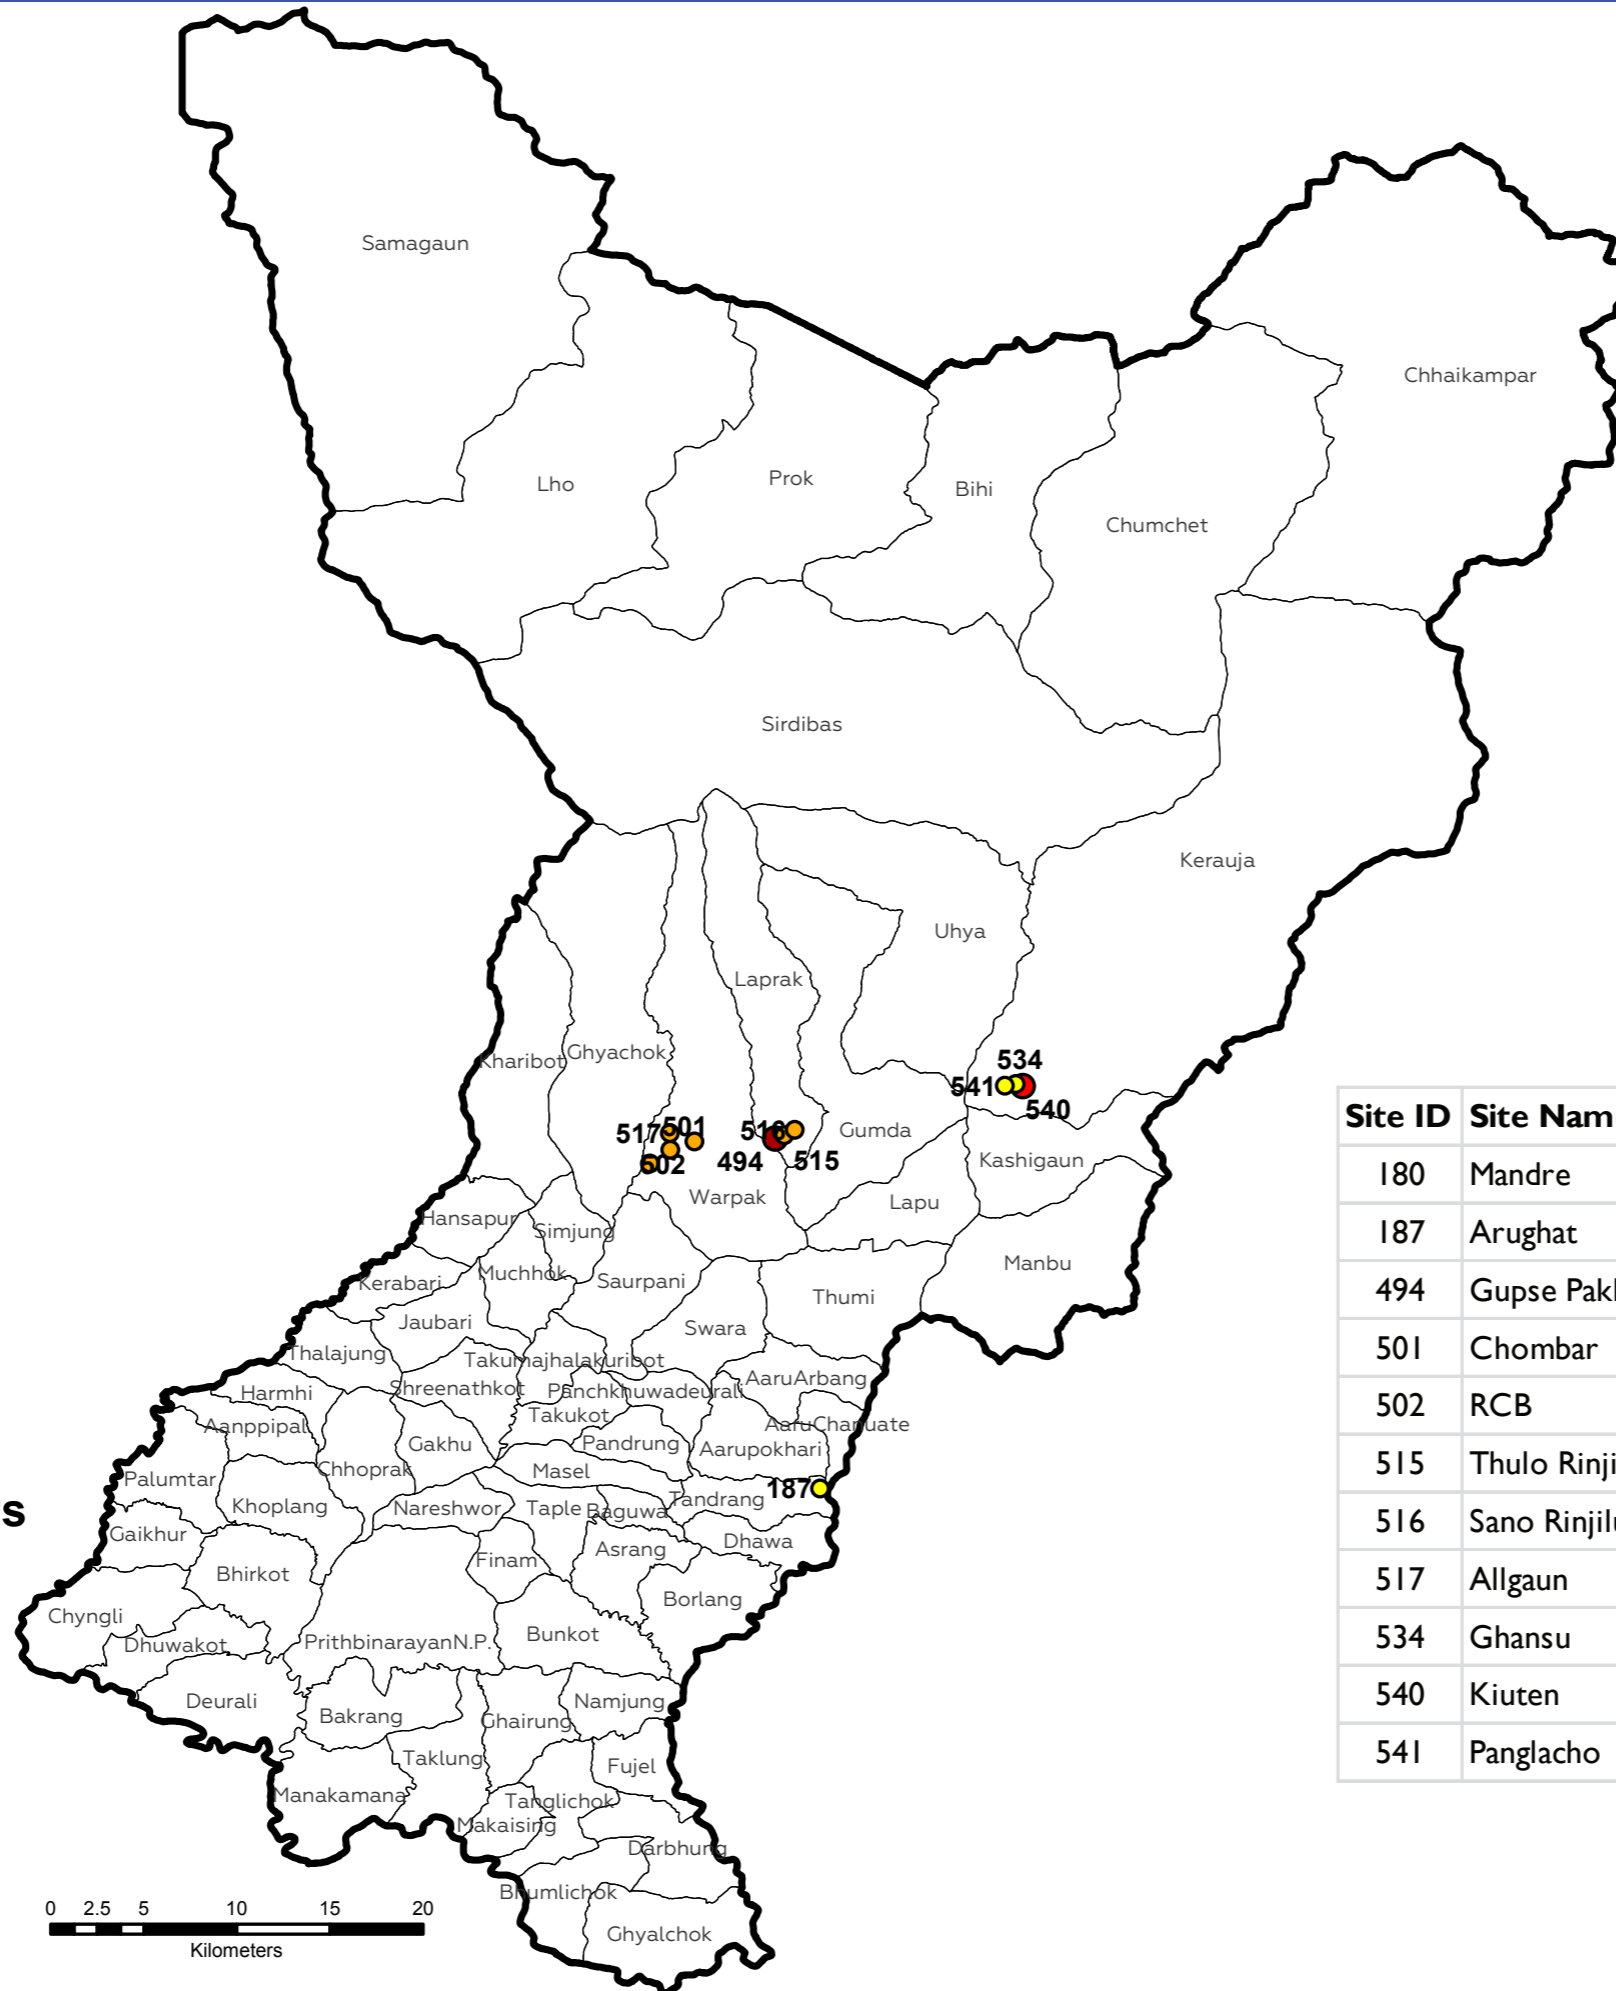

SITES FOR DTM ROUND 3 - GORKHA

Legend

Sites by number of IDPs

- =<200
- 201 - 1000
- 1001 - 2000
- >2000

- VDCs
- District boundary

Site ID	Site Name	Date of latest assessment	No. of HHs	No. of IDPs
180	Mandre	2015-06-26	60	345
187	Arughat	2015-07-01	32	151
494	Gupse Pakha	2015-06-25	500	3050
501	Chombar	2015-06-26	43	241
502	RCB	2015-06-26	51	315
515	Thulo Rinjilung	2015-06-26	50	305
516	Sano Rinjilung	2015-06-26	55	323
517	Allgaun	2015-06-26	35	216
534	Ghansu	2015-07-09	300	1800
540	Kiuten	2015-07-09	30	150
541	Panglacho	2015-07-09	40	156