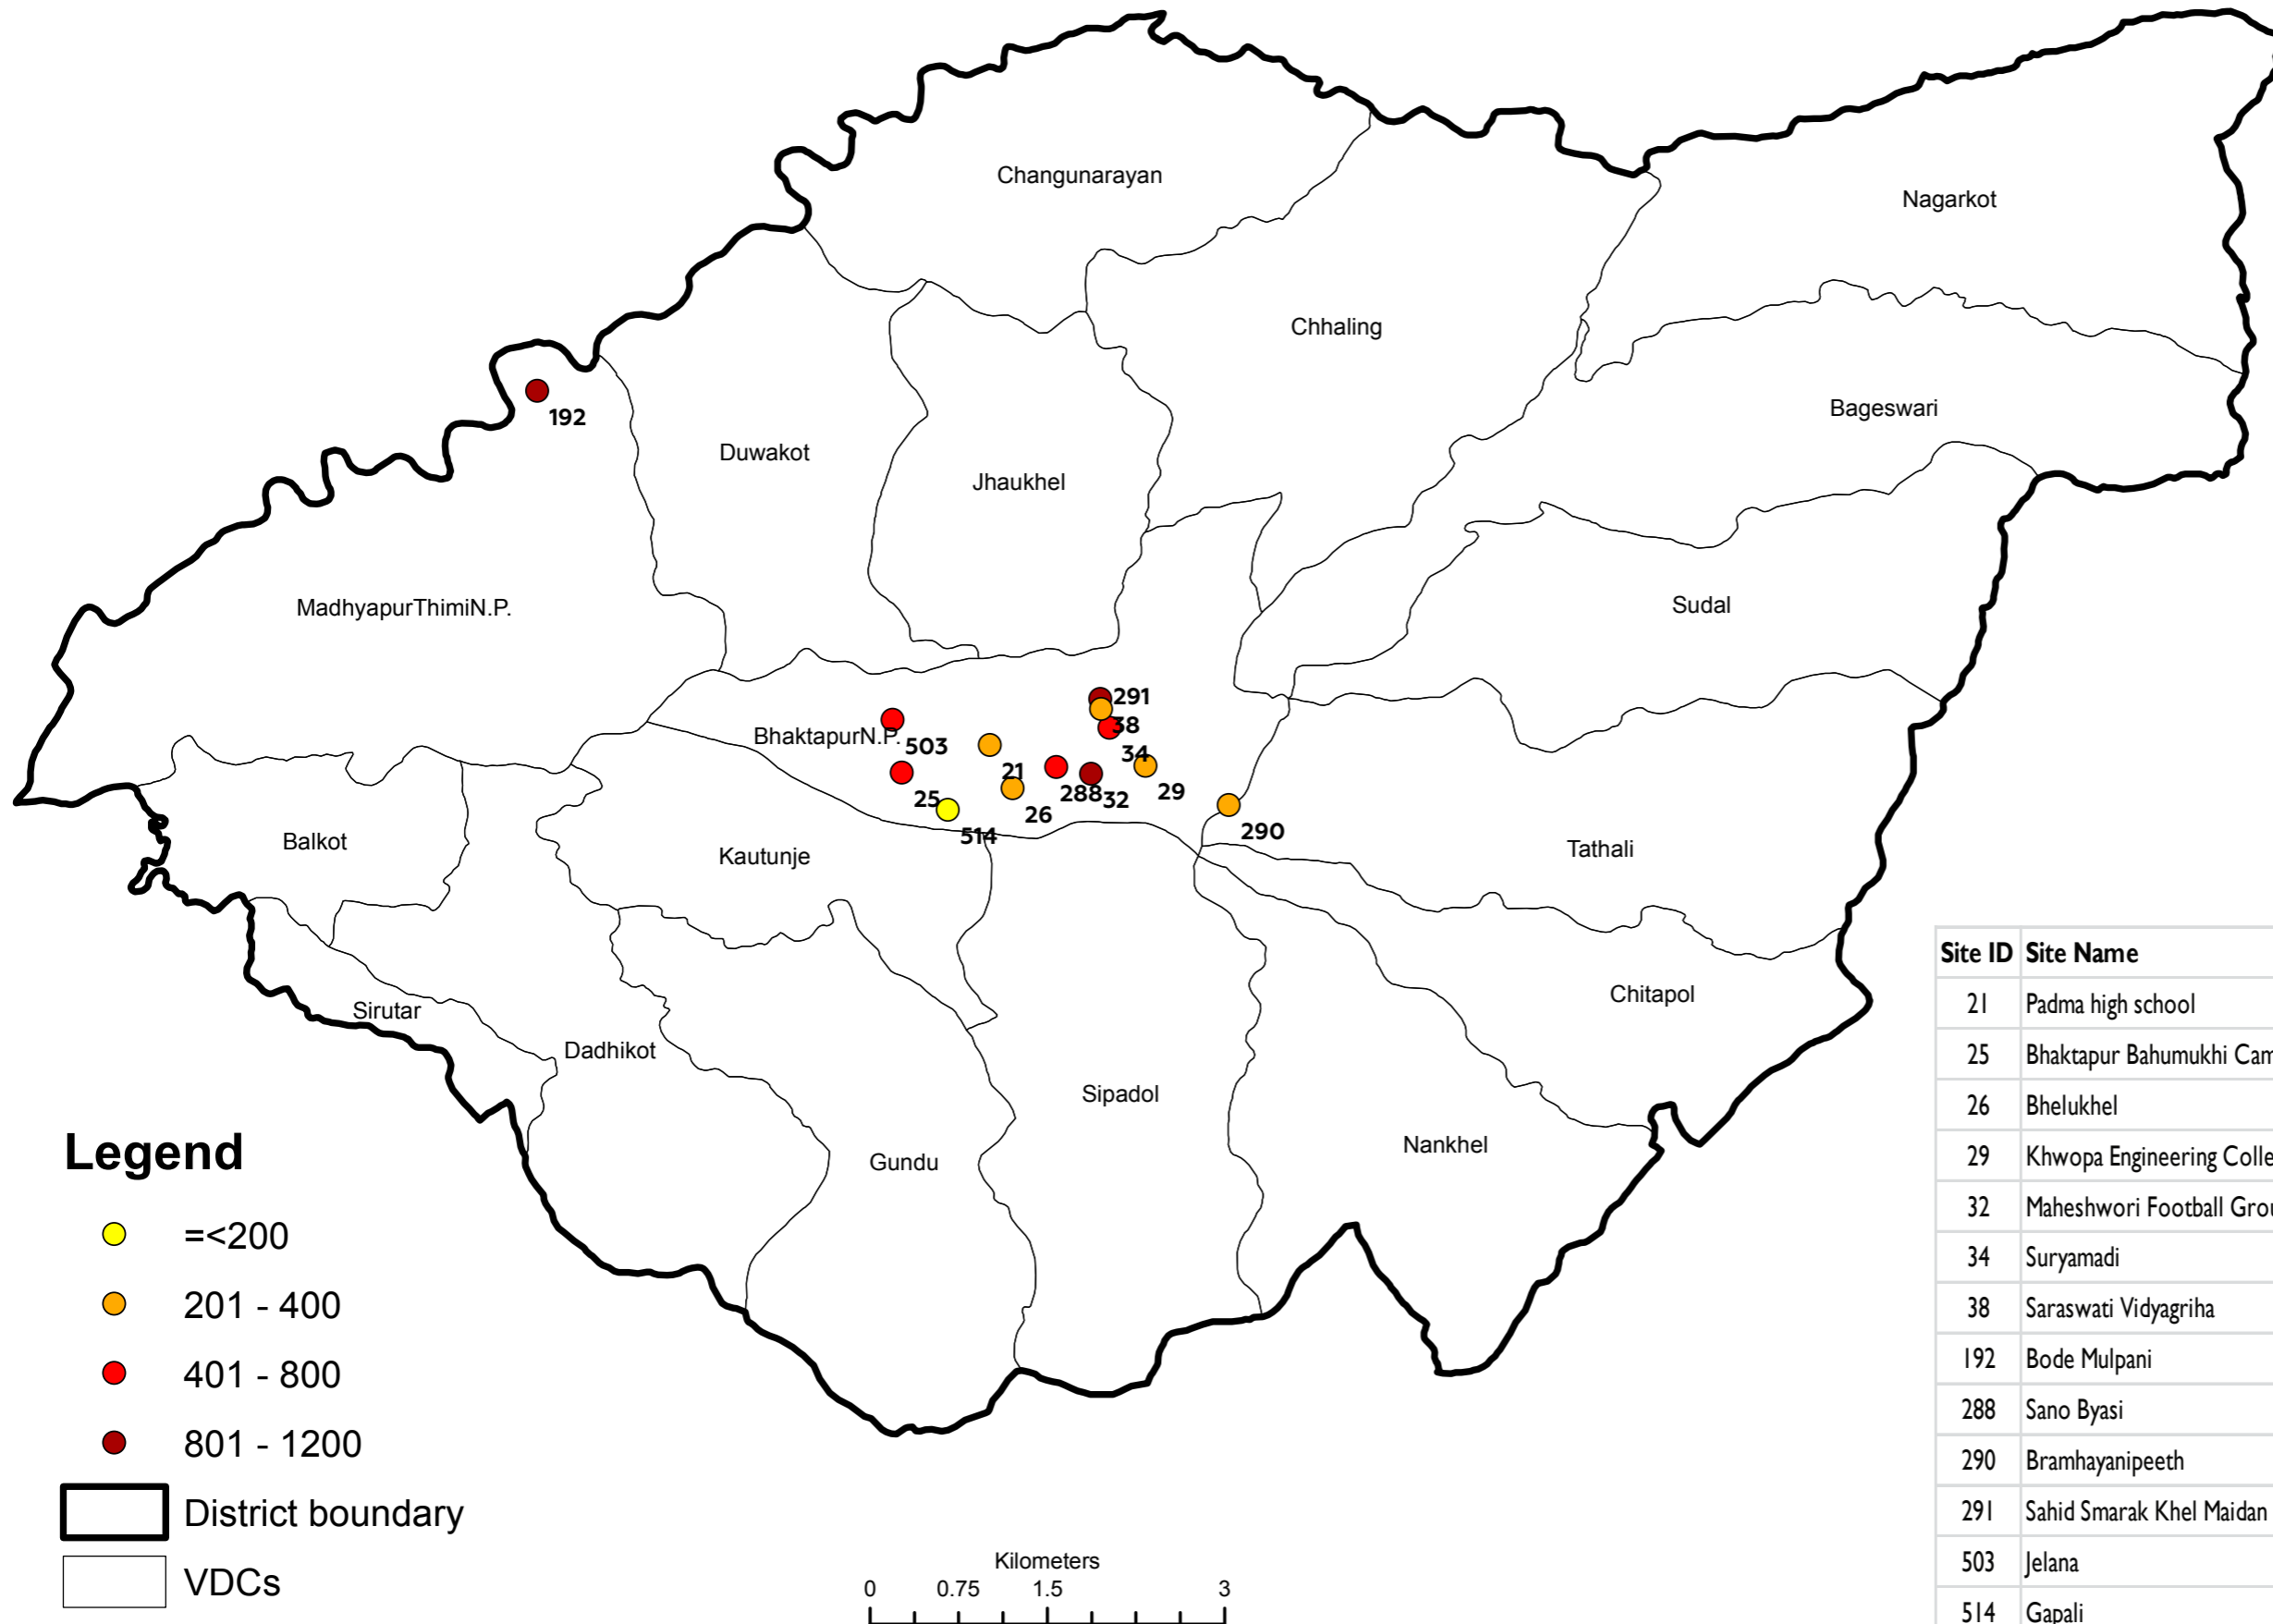

SITES FOR DTM ROUND 3 - BHAKTAPUR

Legend

- =<200
- 201 - 400
- 401 - 800
- 801 - 1200

District boundary

VDCs

Site ID	Site Name	Date of latest assessment	No. of HHs	No. of IDPs
21	Padma high school	2015-06-29	80	400
25	Bhaktapur Bahumukhi Campus	2015-06-29	110	550
26	Bhelukhel	2015-06-29	190	1000
29	Khwopa Engineering College	2015-06-29	65	300
32	Maheshwori Football Ground	2015-06-29	210	1200
34	Suryamadi	2015-06-29	99	550
38	Saraswati Vidyagriha	2015-07-08	160	815
192	Bode Mulpani	2015-06-29	242	1087
288	Sano Byasi	2015-06-29	86	480
290	Bramhayanipeeth	2015-07-08	60	320
291	Sahid Smarak Khel Maidan	2015-06-29	57	280
503	Jelana	2015-06-29	55	380
514	Gapali	2015-06-29	25	139